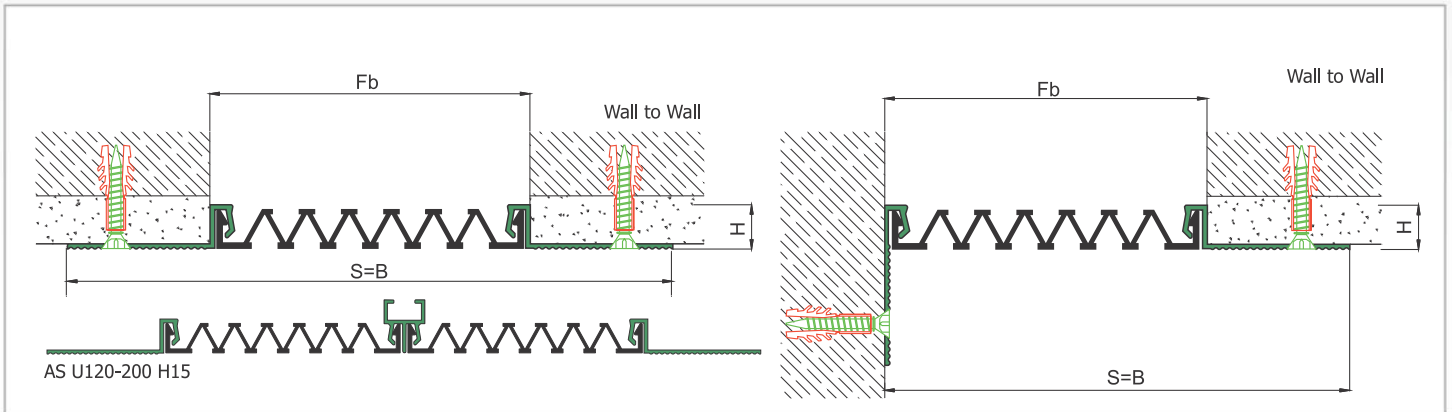

AS U120 surface mounted profile can easily be installed by means of screws to all types of wall & ceiling. Ribbed elastomeric gasket gains the profile a remarkable movement ability and compensates level differences on both sides of the wall. Slide-in gasket system lets the profile to be used at exterior applications as well as interior areas. Profiles up to 150 mm gap are applied with single gasket while the wider ones are with double gaskets joined with a connector profile.

- Application Areas** : Indoor & Outdoor / Wall & Ceiling
- Ideal for** : Shopping Malls, Airports, Residences, Hospitals, Hotels, Commercial & Public Buildings etc.
- Material** : Mill Finish Aluminum (Anodizing optional), EPDM (Only in Black Color) or TPE Gasket
- Aluminum Alloy** : 6063 AA-USA / EN AW 6063
- Optional Supplies** : Fire Barrier, Waterproof EPDM membrane

* Visuals are representative and the profile configuration may differ depending on the characteristics requested.

GASKET COLORS: BLACK GREY BEIGE Custom Colors available.

LOCATION	MODEL	GAP (Fb) mm	HEIGHT (H) MM	OVERALL WIDTH (B) mm	VISIBLE WIDTH (S) mm	MOVEMENT (W) mm	LOAD CAPACITY	STANDARD LENGTH (mt)
Wall to Wall	AS U120-030	30	15	119	119	+10 / -6	N/A	3
	AS U120-050	50	15	139	139	+20 / -15	N/A	3
	AS U120-080	80	15	169	169	+40 / -30	N/A	3
	AS U120-100	100	15	189	189	+20 / -50	N/A	3
	AS U120-120	120	15	209	209	+60 / -50	N/A	3
	AS U120-150	150	15	239	239	+30 / -80	N/A	3
	AS U120-200	200	15	289	289	+40 / -100	N/A	3
	AS U120-200M	200	15	289	289	+40 / -100	N/A	3

Note: Please ask for different sizes

AS U120 080 H15V

AS U120 080 H15KV

Profil No Profile Number	AS U120 080	AS U120 080K
Fb (mm)	85	85
H (mm)	15	15
W± (mm)	+40/-30	+40/-30
Renk Color	Alüminyum: Natürel, Fitiller: Siyah, gri,diğer Aluminum: Natural,Inserts:Black,gre,y,others	
Malzeme Material	Alüminyum, EPDM Kauçuk(siyah),Termoplastik Kauçuk (gri ve diğer) Aluminum, EPDM Rubber(black),Thermoplastic Rubber (grey and others)	
Standart Uzunluk Standard Length	3	