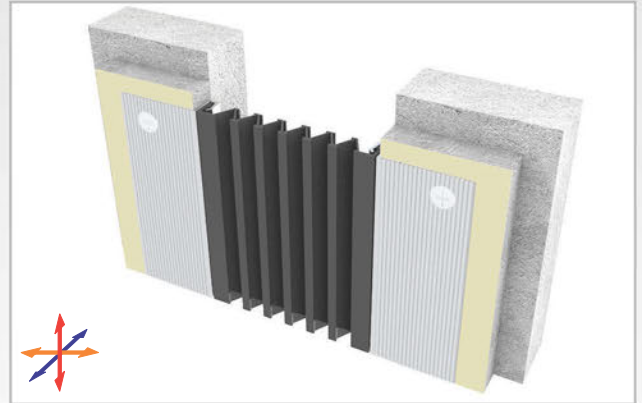

AS U120 surface mounted profile can easily be installed by means of screws to all types of wall & ceiling. Ribbed elastomeric gasket gains the profile a remarkable movement ability and compensates level differences on both sides of the wall. Slide-in gasket system lets the profile to be used at exterior applications as well as interior areas. Profiles up to 150 mm gap are applied with single gasket while the wider ones are with double gaskets joined with a connector profile.

- Application Areas** : Indoor & Outdoor / Wall & Ceiling
- Ideal for** : Shopping Malls, Airports, Residences, Hospitals, Hotels, Commercial & Public Buildings etc.
- Material** : Mill Finish Aluminum (Anodizing optional), EPDM (Only in Black Color) or TPE Gasket
- Aluminum Alloy** : 6063 AA-USA / EN AW 6063
- Optional Supplies** : Fire Barrier, Waterproof EPDM membrane

* Visuals are representative and the profile configuration may differ depending on the characteristics requested.

GASKET COLORS: BLACK GREY BEIGE Custom Colors available.

LOCATION	MODEL	GAP (Fb) mm	HEIGHT (H) MM	OVERALL WIDTH (B) mm	VISIBLE WIDTH (S) mm	MOVEMENT (W) mm	LOAD CAPACITY	STANDARD LENGTH (mt)
Wall to Wall	AS U120-030	30	15	119	119	+10 / -6	N/A	3
	AS U120-050	50	15	139	139	+20 / -15	N/A	3
	AS U120-080	80	15	169	169	+40 / -30	N/A	3
	AS U120-100	100	15	189	189	+20 / -50	N/A	3
	AS U120-120	120	15	209	209	+60 / -50	N/A	3
	AS U120-150	150	15	239	239	+30 / -80	N/A	3
	AS U120-200	200	15	289	289	+40 / -100	N/A	3
	AS U120-200M	200	15	289	289	+40 / -100	N/A	3

Note: Please ask for different sizes

AS U120 080 H15V

AS U120 080 H15KV

Profil No Profile Number	AS U120 080	AS U120 080K
Fb (mm)	85	85
H (mm)	15	15
W± (mm)	+40/-30	+40/-30
Renk Color	Alüminyum: Natürel, Fitiller: Siyah, gri,diğer Aluminum: Natural,Inserts:Black,gre,y,others	
Malzeme Material	Alüminyum, EPDM Kauçuk(siyah),Termoplastik Kauçuk (gri ve diğer) Aluminum, EPDM Rubber(black),Thermoplastic Rubber (grey and others)	
Standart Uzunluk Standard Length	3	