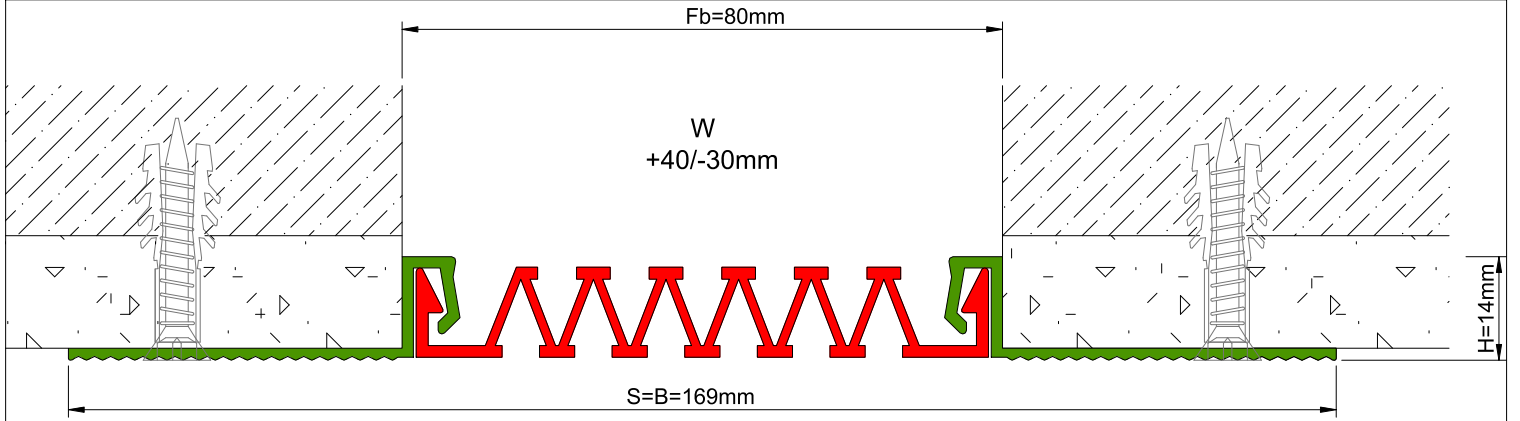

AS U120 surface mounted profile can easily be installed by means of screws to all types of wall & ceiling. Ribbed elastomeric gasket gains the profile a remarkable movement ability and compensates level differences on both sides of the wall. Slide-in gasket system lets the profile to be used at exterior applications as well as interior areas. Profiles up to 150 mm gap are applied with single gasket while the wider ones are with double gaskets joined with a connector profile.

* Visuals are representative and the profile configuration may differ depending on the characteristics requested.

GASKET COLORS: BLACK GREY BEIGE Custom Colors available.

LOCATION	MODEL	GAP (Fb) mm	HEIGHT (H) MM	OVERALL WIDTH (B) mm	VISIBLE WIDTH (S) mm	MOVEMENT (W) mm	LOAD CAPACITY	STANDARD LENGTH (mt)
Wall to Wall	AS U120-030	30	15	119	119	+10 / -6	N/A	3
	AS U120-050	50	15	139	139	+20 / -15	N/A	3
	AS U120-080	80	15	169	169	+40 / -30	N/A	3
	AS U120-100	100	15	189	189	+20 / -50	N/A	3
	AS U120-120	120	15	209	209	+60 / -50	N/A	3
	AS U120-150	150	15	239	239	+30 / -80	N/A	3
	AS U120-200	200	15	289	289	+40 / -100	N/A	3
	AS U120-200M	200	15	289	289	+40 / -100	N/A	3

Note: Please ask for different sizes

AS U120 080 H15V

AS U120 080 H15KV

Profil No Profile Number	AS U120 080	AS U120 080K
Fb (mm)	85	85
H (mm)	15	15
W± (mm)	+40/-30	+40/-30
Renk Color	Alüminyum: Natürel, Fitiller: Siyah, gri,diğer Aluminum: Natural,Inserts:Black,gre,y,others	
Malzeme Material	Alüminyum, EPDM Kauçuk(siyah),Termoplastik Kauçuk (gri ve diğer) Aluminum, EPDM Rubber(black),Thermoplastic Rubber (grey and others)	
Standart Uzunluk Standard Length	3	