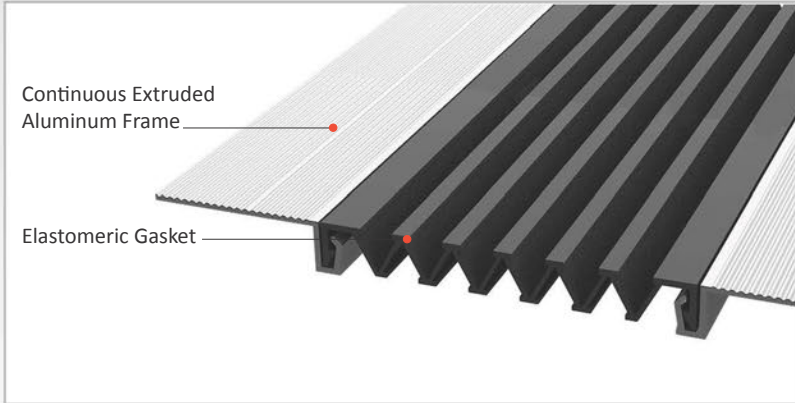

AS U120 surface mounted profile can easily be installed by means of screws to all types of wall & ceiling. Ribbed elastomeric gasket gains the profile a remarkable movement ability and compensates level differences on both sides of the wall. Slide-in gasket system lets the profile to be used at exterior applications as well as interior areas. Profiles up to 150 mm gap are applied with single gasket while the wider ones are with double gaskets joined with a connector profile.

- Application Areas** : Indoor & Outdoor / Wall & Ceiling
- Ideal for** : Shopping Malls, Airports, Residences, Hospitals, Hotels, Commercial & Public Buildings etc.
- Material** : Mill Finish Aluminum (Anodizing optional), EPDM (Only in Black Color) or TPE Gasket
- Aluminum Alloy** : 6063 AA-USA / EN AW 6063
- Optional Supplies** : Fire Barrier, Waterproof EPDM membrane

* Visuals are representative and the profile configuration may differ depending on the characteristics requested.

GASKET COLORS: BLACK GREY BEIGE Custom Colors available.

LOCATION	MODEL	GAP (Fb) mm	HEIGHT (H) MM	OVERALL WIDTH (B) mm	VISIBLE WIDTH (S) mm	MOVEMENT (W) mm	LOAD CAPACITY	STANDARD LENGTH (mt)
Wall to Wall	AS U120-030	30	15	119	119	+10 / -6	N/A	3
	AS U120-050	50	15	139	139	+20 / -15	N/A	3
	AS U120-080	80	15	169	169	+40 / -30	N/A	3
	AS U120-100	100	15	189	189	+20 / -50	N/A	3
	AS U120-120	120	15	209	209	+60 / -50	N/A	3
	AS U120-150	150	15	239	239	+30 / -80	N/A	3
	AS U120-200	200	15	289	289	+40 / -100	N/A	3
	AS U120-200M	200	15	289	289	+40 / -100	N/A	3

Note: Please ask for different sizes

AS U120 080 H15V

AS U120 080 H15KV

Profil No Profile Number	AS U120 080	AS U120 080K
Fb (mm)	85	85
H (mm)	15	15
W± (mm)	+40/-30	+40/-30
Renk Color	Alüminyum: Natürel, Fitiller: Siyah, gri,diğer Aluminum: Natural,Inserts:Black,gre,y,others	
Malzeme Material	Alüminyum, EPDM Kauçuk(siyah),Termoplastik Kauçuk (gri ve diğer) Aluminum, EPDM Rubber(black),Thermoplastic Rubber (grey and others)	
Standart Uzunluk Standard Length	3	