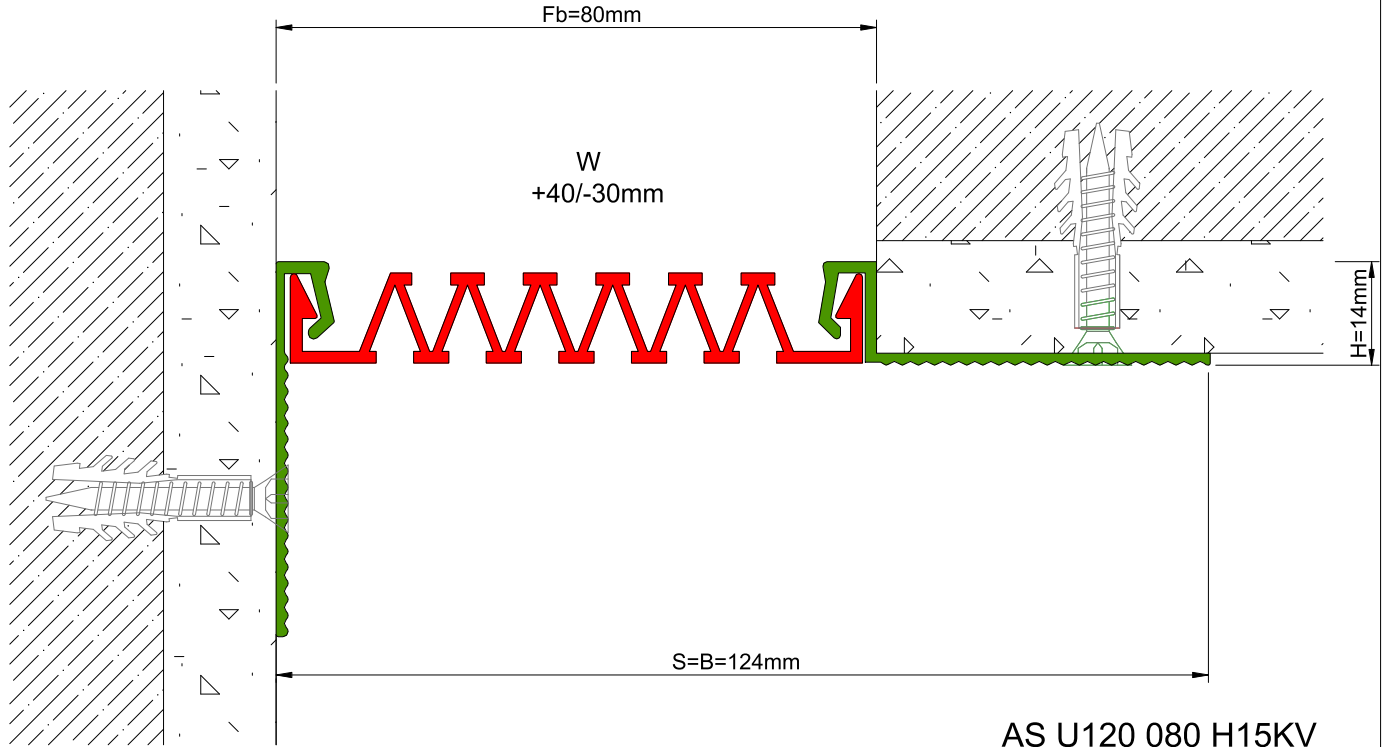

AS U120 surface mounted profile can easily be installed by means of screws to all types of wall & ceiling. Ribbed elastomeric gasket gains the profile a remarkable movement ability and compensates level differences on both sides of the wall. Slide-in gasket system lets the profile to be used at exterior applications as well as interior areas. Profiles up to 150 mm gap are applied with single gasket while the wider ones are with double gaskets joined with a connector profile.

* Visuals are representative and the profile configuration may differ depending on the characteristics requested.

GASKET COLORS: BLACK GREY BEIGE Custom Colors available.

LOCATION	MODEL	GAP (Fb) mm	HEIGHT (H) MM	OVERALL WIDTH (B) mm	VISIBLE WIDTH (S) mm	MOVEMENT (W) mm	LOAD CAPACITY	STANDARD LENGTH (mt)
Wall to Wall	AS U120-030	30	15	119	119	+10 / -6	N/A	3
	AS U120-050	50	15	139	139	+20 / -15	N/A	3
	AS U120-080	80	15	169	169	+40 / -30	N/A	3
	AS U120-100	100	15	189	189	+20 / -50	N/A	3
	AS U120-120	120	15	209	209	+60 / -50	N/A	3
	AS U120-150	150	15	239	239	+30 / -80	N/A	3
	AS U120-200	200	15	289	289	+40 / -100	N/A	3
	AS U120-200M	200	15	289	289	+40 / -100	N/A	3

Note: Please ask for different sizes

AS U120 080 H15V

AS U120 080 H15KV

Profil No Profile Number	AS U120 080	AS U120 080K
Fb (mm)	85	85
H (mm)	15	15
W± (mm)	+40/-30	+40/-30
Renk Color	Alüminyum: Natürel, Fitiller: Siyah, gri,diğer Aluminum: Natural,Inserts:Black,gre,y,others	
Malzeme Material	Alüminyum, EPDM Kauçuk(siyah),Termoplastik Kauçuk (gri ve diğer) Aluminum, EPDM Rubber(black),Thermoplastic Rubber (grey and others)	
Standart Uzunluk Standard Length	3	